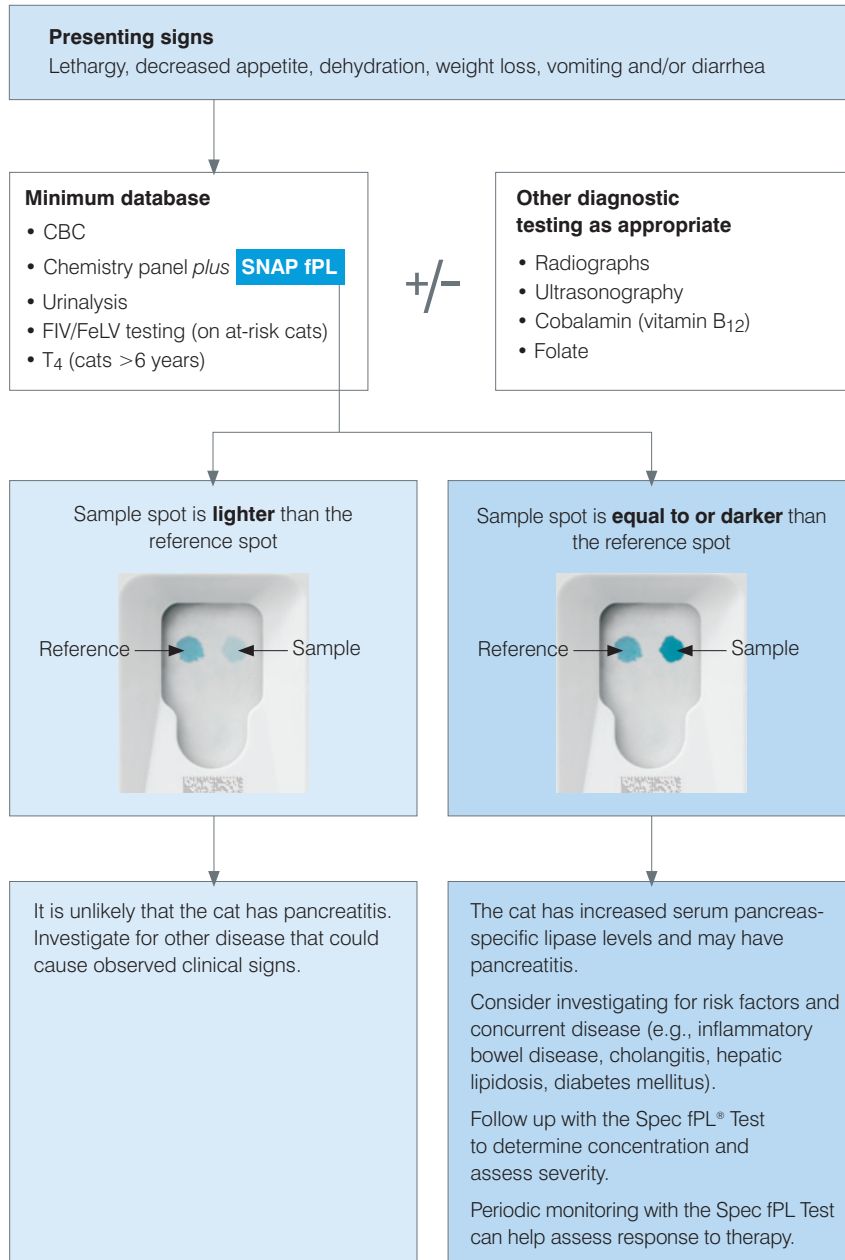

Clinical Guidance on Feline Pancreatitis using the SNAP® fPL™ Test

For more information, go to idexx.com/snapfpl.